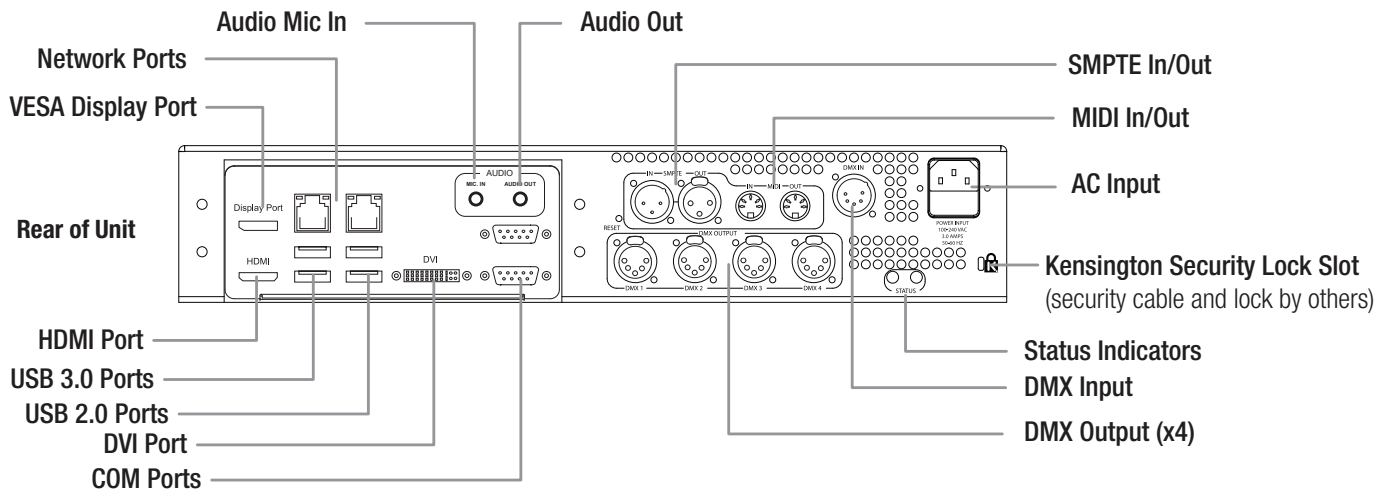

# NEO PLAYBACK CONTROLLER

Adding to our NEO family of products is the NEO Playback Controller. This rack-mount device is designed to store and run preprogrammed shows using the same powerful NEO Lighting Control Console operating system software. The NEO Playback Controller can sit on a LAN or operate independently for theatre, themed entertainment productions and more.

## FEATURES

- Up to 100 Universes of DMX per Console
- Touchscreen capable interface
- Unlimited Cues, Cue Lists, Groups, Palettes, Effects, and Macros
- Tracking, Cue Only and Hybrid Tracking Programming
- Flexible Shortcut System
- Generic Palettes
- Time Line Effects
- Pixel Mapping
- Media Playback
- Multi-User
- Tracking Backup
- User security system (login)
- Timed Events with sunrise/sunset
- Telnet Interface
- Undo History
- Visual Timecode Editor
- Power Monitor
- Color and Position Paths per Cue
- Blind Pre-Visualization
- Magic Sheet Layout
- 4 DMX Out Ports / 1 DMX In Port / 2 Network Ports
- 3 Video Outs (HDMI / VESA Display Port / DVI)
- MIDI Out / In
- SMPTE Out / In
- USB 3.0 and USB 2.0 Ports
- 2 COM Ports
- Audio Connections - Mic In / Audio Out  
Strand Advantage DMX

## CONNECTIONS

## DATA CONNECTIONS

<b>5-pin DMX</b>	4 out / 1 in
<b>Network ports</b>	2
<b>MIDI</b>	In / out
<b>SMPTE</b>	In / out
<b>VESA display port</b>	2
<b>RJ45 network ports</b>	2
<b>Audio line</b>	In / out / mic via 1/8" mini
<b>USB 3.0</b>	4 on rear panel
<b>Audio</b>	Mic in / out