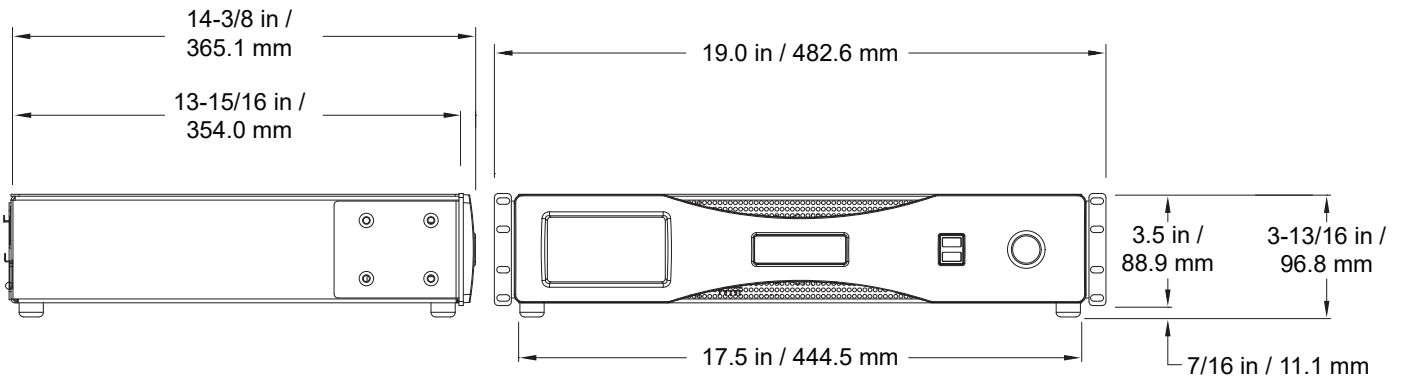

NEO PLAYBACK CONTROLLER